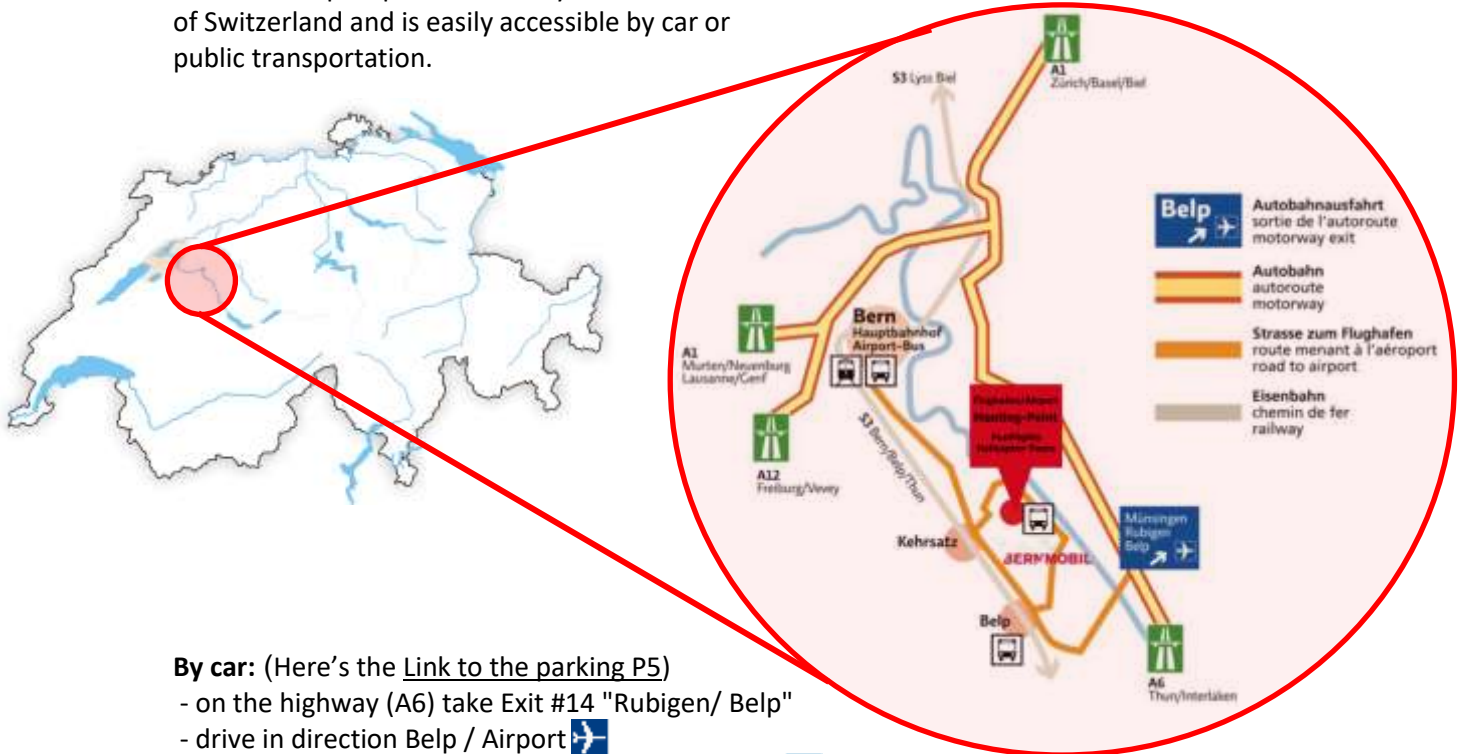

Directions to our Meeting-Point at Bern Airport

Address: Airport Bern-Belp, Flugplatzstrasse 9 (Meeting-Point), CH-3123 Belp, Switzerland

The Bern-Belp Airport is centrally located in the middle of Switzerland and is easily accessible by car or public transportation.

By car: (Here's the [Link to the parking P5](#))

- on the highway (A6) take Exit #14 "Rubigen/ Belp"
- drive in direction Belp / Airport 
- park at the beginning of the airport at parking P5 
- => (3 hours free parking – important-the car plate number must be entered in the parking cashier)
- our Meeting-Point (Hangar 7)  is on the other side of the road from parking lot P5

By public transportation: (Download the SBB mobile App and get the current time table)

- take the train from Bern city main station to Belp or Rubigen
- from Belp or Rubigen train station, take the bus # 160 direction "Bern Flughafen"
- exit the bus at the "Giessenbad" station 
- continue walking in the direction of the airport for 100m
- the Meeting-Point is on the left side of the road (Hangar 7) 